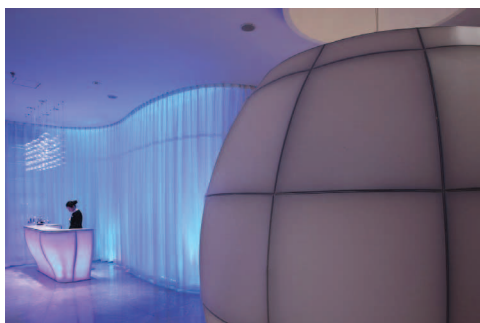

GEM@Telford
AGC Design Ltd

■ Gold Award

Spa at Xiamen S.I. Centre
P A L Design Consultants Ltd

■ Silver Award

柏莉雅女子會所
福州林開新室內設計有限公司

■ Bronze Award

■ Honorable Mention

CR Land Clubhouse, Chengdu
CL3 Architects Limited