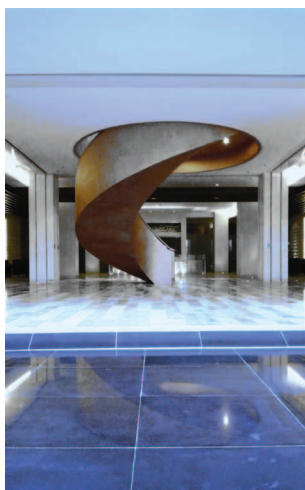

GEM@Telford
AGC Design Ltd

■ Gold Award

Spa at Xiamen S.I. Centre
P A L Design Consultants Ltd

■ Silver Award

柏莉雅女子會所
福州林開新室內設計有限公司

■ Bronze Award

■ Honorable Mention

CR Land Clubhouse, Chengdu
CL3 Architects Limited